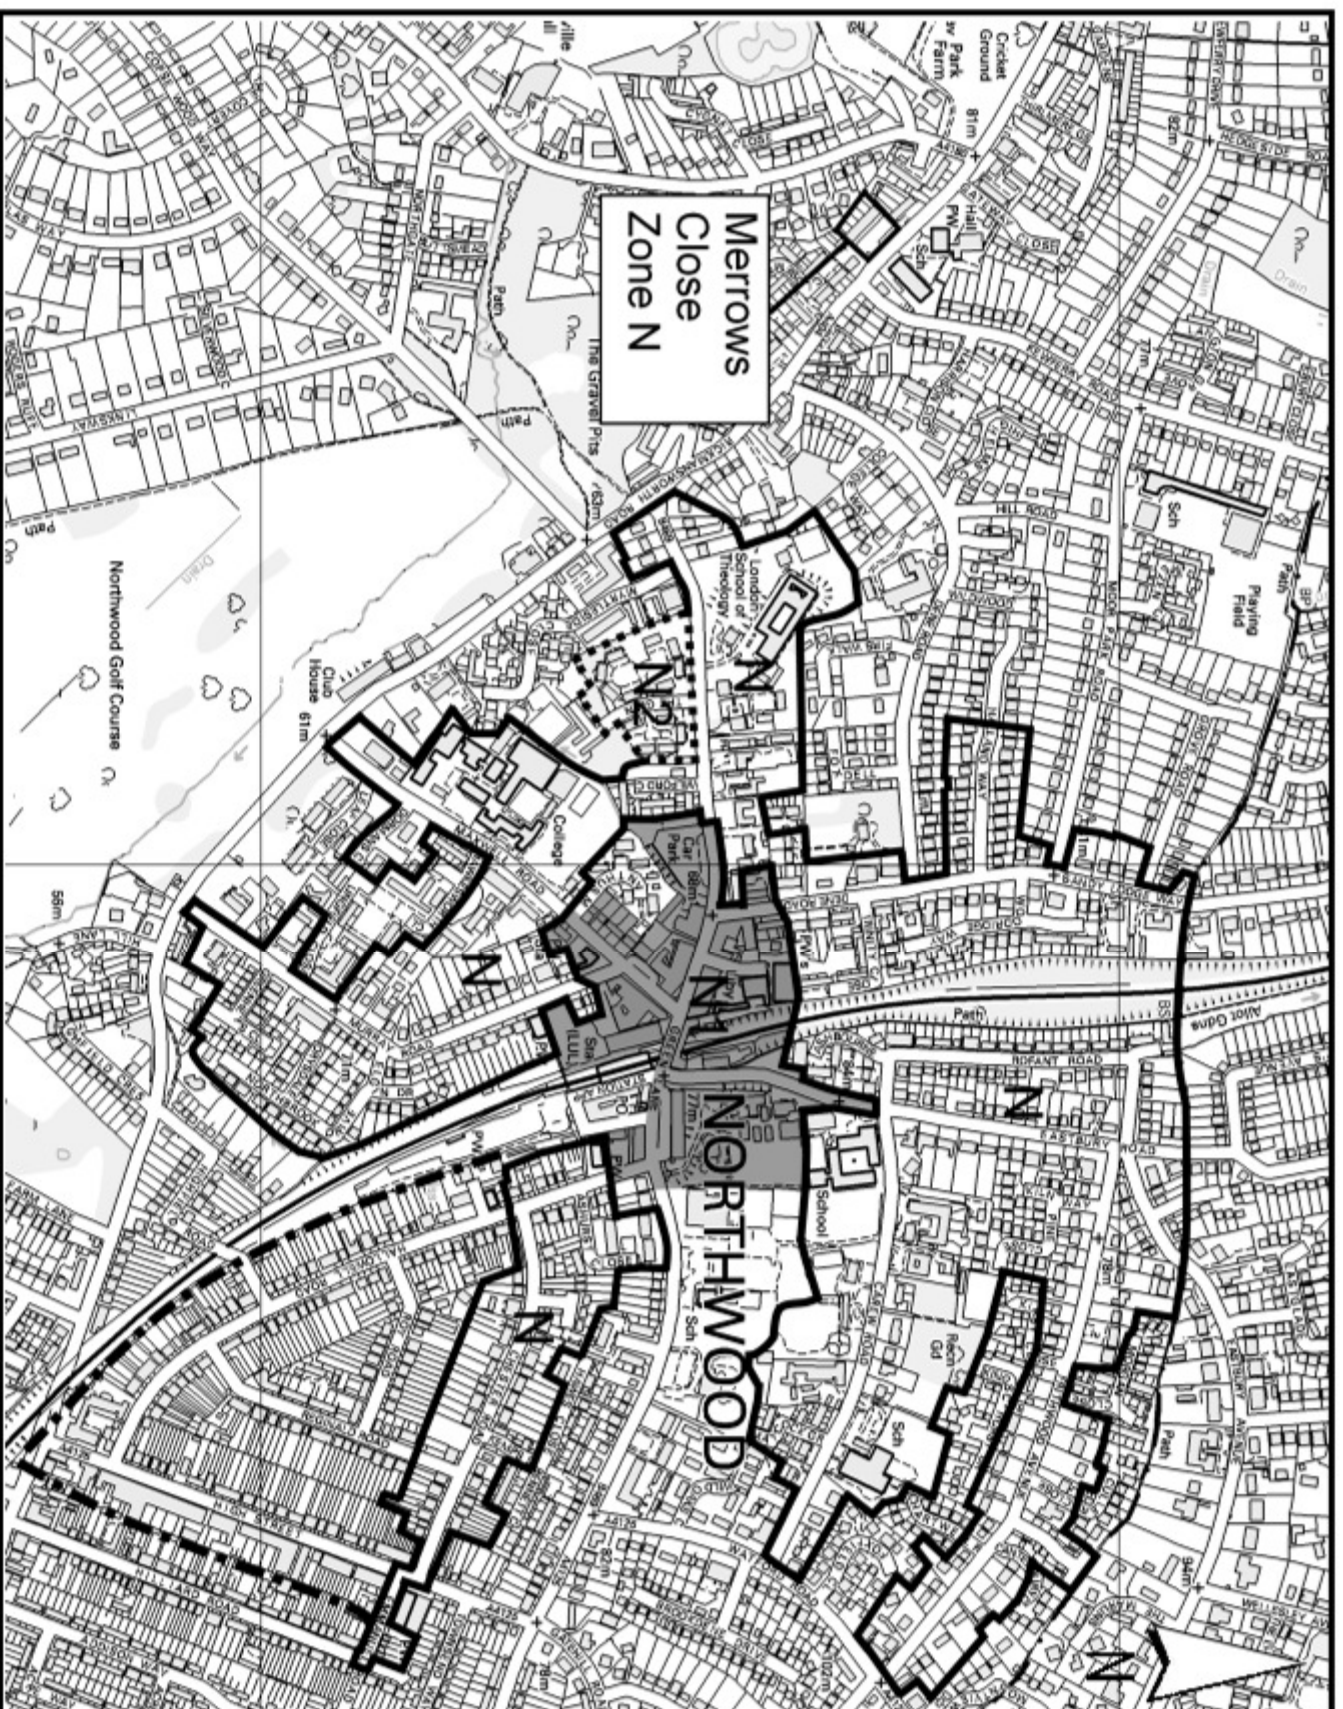

# Northwood Parking Management Scheme

## Appendix A

Boundary of Northwood  
Parking Mangement Scheme Zone N

Boundary of Northwood Town Centre  
Parking Scheme Zone N1

Boundary of Northwood Parking  
Management Scheme Zone N2

Boundary of consultation area  
(Jan 2014)

Date Jan 2014  
Scale 1:9,500